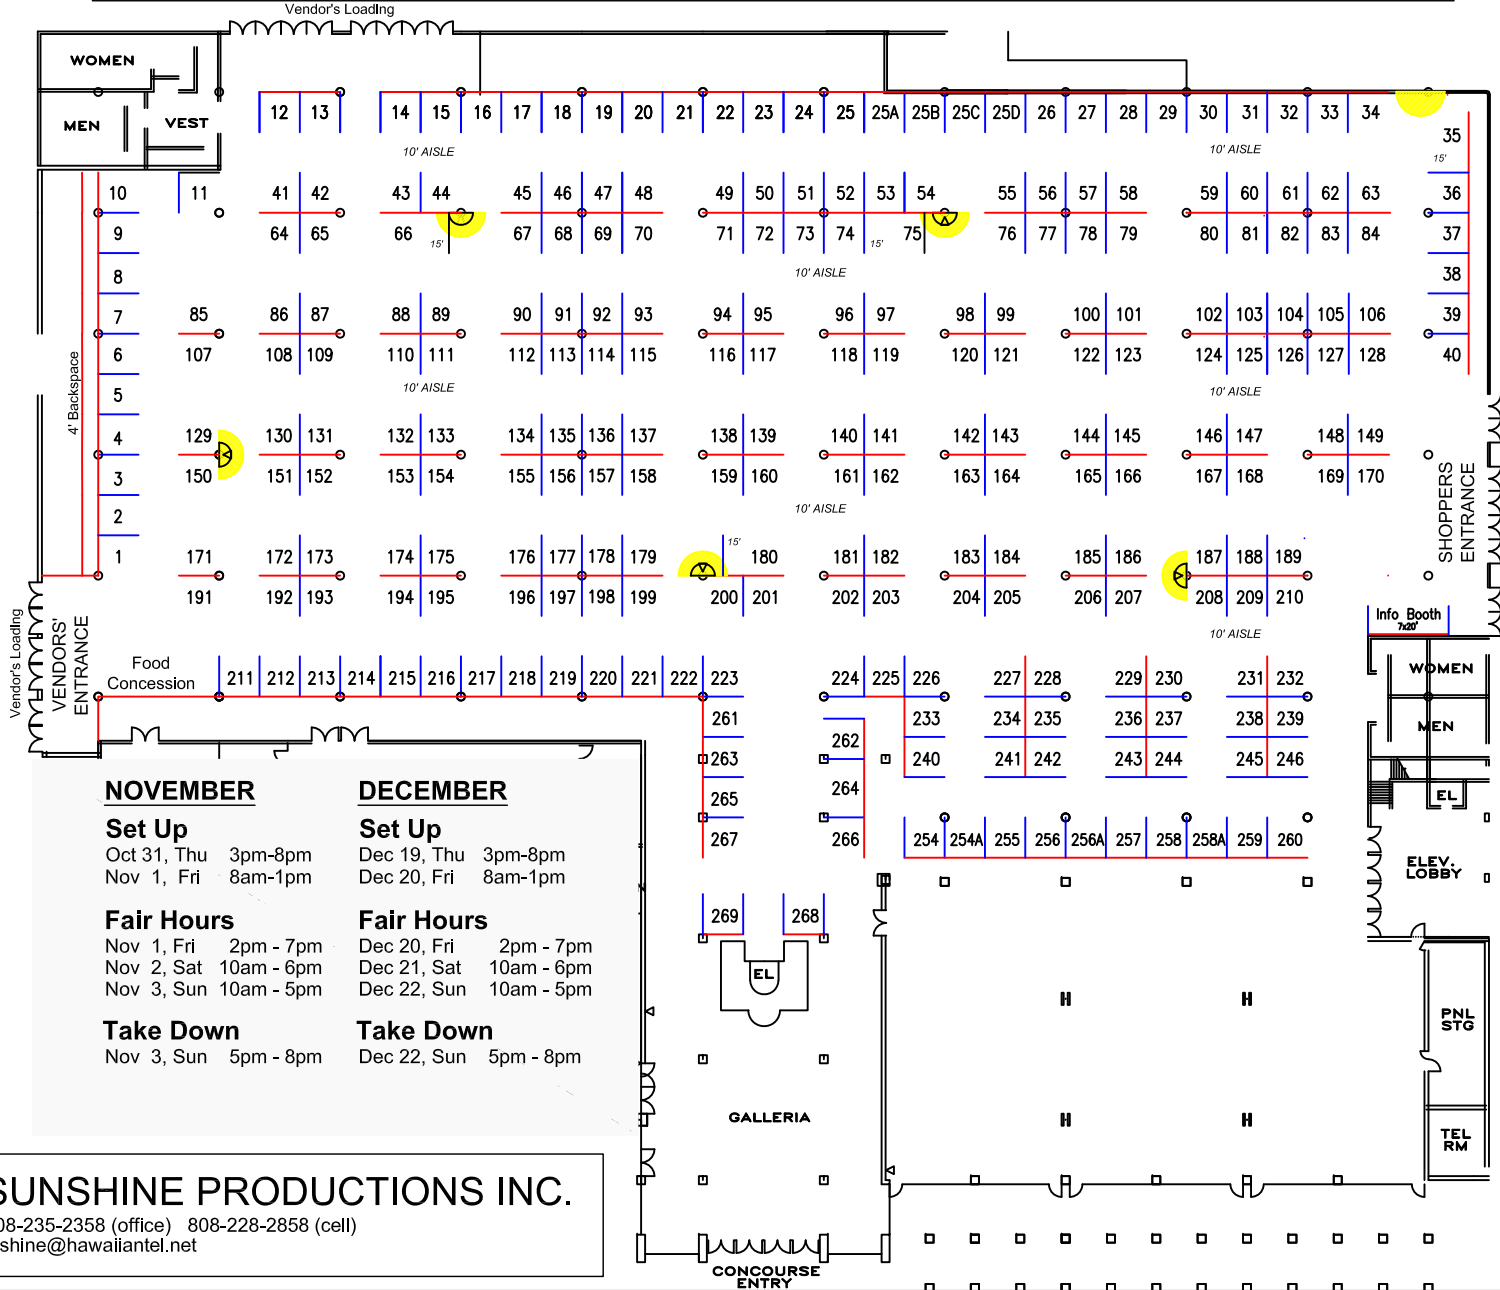

Hawai'i Holiday Craft & Gift Fair

NOVEMBER 1 - 3, 2024 & DECEMBER 20 - 22, 2024
Blaisdell Center Exhibition Hall • Honolulu, HI

NOVEMBER

Set Up

Oct 31, Thu 3pm-8pm
Nov 1, Fri 8am-1pm

Fair Hours

Nov 1, Fri 2pm - 7pm
Nov 2, Sat 10am - 6pm
Nov 3, Sun 10am - 5pm

Take Down

Nov 3, Sun 5pm - 8pm

DECEMBER

Set Up

Dec 19, Thu 3pm-8pm
Dec 20, Fri 8am-1pm

Fair Hours

Dec 20, Fri 2pm - 7pm
Dec 21, Sat 10am - 6pm
Dec 22, Sun 10am - 5pm

Take Down